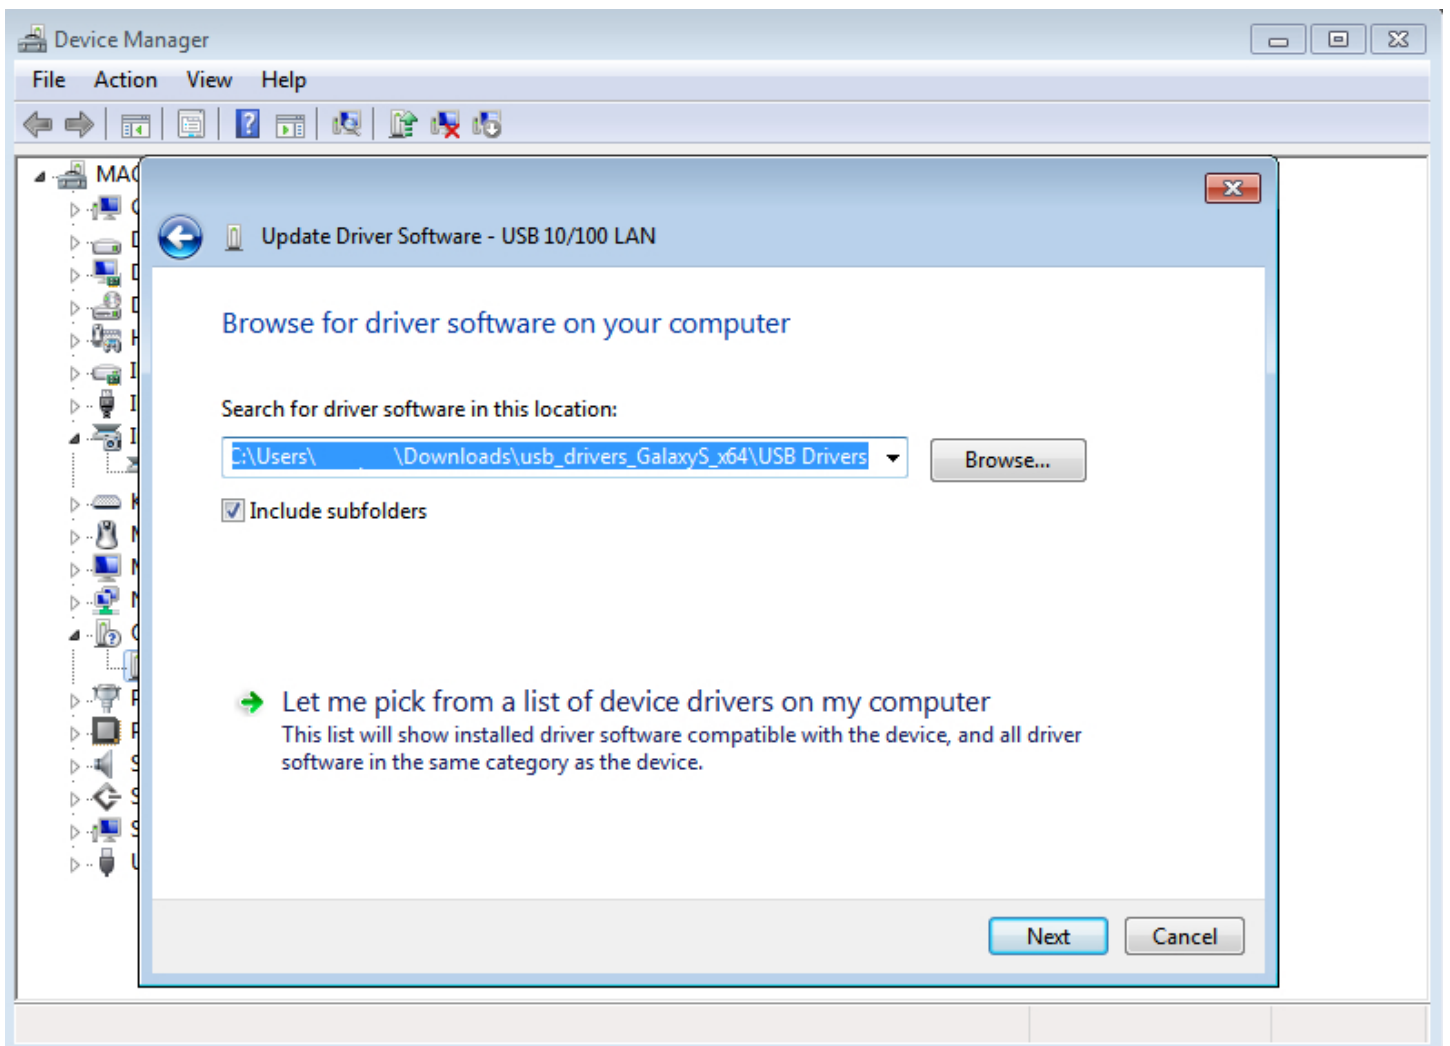

samsung galaxy pop usb driver for windows xp

Download samsung galaxy pop usb driver for windows xp

Free Download Samsung Galaxy Pop Plus S5570i USB Driver For Windows. Samsung Galaxy Pop Plus S5570i ADB USB Driver. XP Samsung Galaxy Pop Plus S5570i USB.